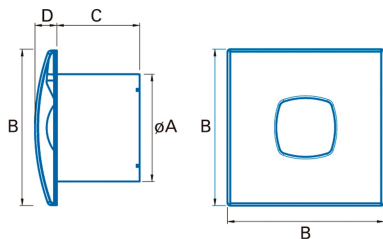

SILENTIS 10

Cod. 01070000

EAN 8422248016643

	Ø A	B	C	D
SILENTIS 10	98	140	80	22
SILENTIS 12	118	170	95	30
SILENTIS 15	148	190	112	32

INFORMACIÓN GENERAL

EAN/UPC	8422248016643
Subfamily	Axial

General features

Installation

Width (mm)	140
Height (mm)	140
Depth (mm)	102
Total minimum height (mm)	140
Outlet diameter (mm)	98
Easy installation system	No

Power connection

Rated voltage (V)	220-240
Rated frequency (Hz)	50/60
Rated power input (W)	15
Protection against electric shock	Class II
Plug type	No plug