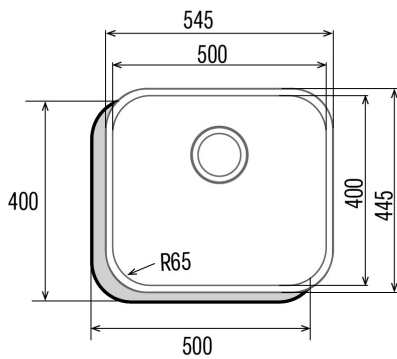

CB 50-40

Cod. 02625014

EAN 8422248373043

INFORMACIÓN GENERAL

EAN/UPC	8422248373043
Subfamily	Undermount

Features

Material	Stainless Steel 304
Steel thickness	0,8
Colour	Stainless Steel 304
Bowl quantity	1
Bowl shape	Square
Bowl depth (mm)	180
Draining rack	No
Draining rack position	N/A

Installation

Overflow tube	√
Width (mm)	545
Height (mm)	180
Depth (mm)	445