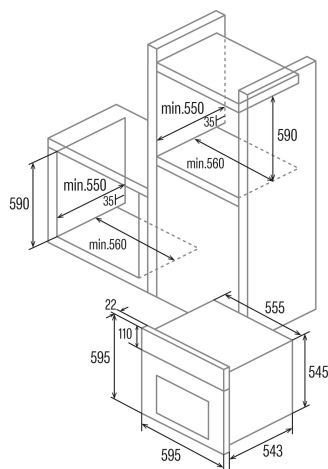

MDS 8008 WH

Cod. 07001010

EAN 8422248347679

INFORMACIÓN GENERAL

EAN/UPC	8422248347679
Subfamily	Multifunction

Product fiche

Energy efficiency index (IEE)	117
Energy efficiency Class	A
Energy consumption in conventional mode [kWh/cycle]	0,85
Energy consumption in fan-forced mode [kWh/cycle]	0,84
Heat source	Electricity
Mass of the appliance [Kg]	30,8
Number of cavities	1
Cavity volume (L)	80

Dimensions

Width (mm)	556
Height (mm)	545
Depth (mm)	550

Controls

Control type	Mechanical
Display	WHITE
Number of functions	8
Functions	3D_cooking;Grill and fan;Top and bottom heating;Defrosting;Grill;Turbo heating;Bottom heating;Top and bottom heating with fan
Timer	Electronic
On/Off indicator	√
Minimum temperature [°C]	40
Maximum temperature [°C]	240