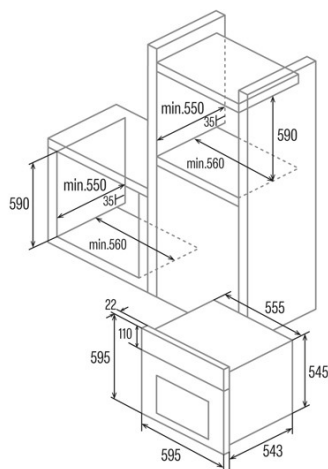

SES 6004 WH

Cod. **07044613**

EAN **8422248347754**

INFORMACIÓN GENERAL

EAN/UPC	8422248347754
Subfamily	Static

Product fiche

Energy efficiency index (IEE)	95,2
Energy efficiency Class	A
Energy consumption in conventional mode [kWh/cycle]	0,77
Heat source	Electricity
Mass of the appliance [Kg]	24,1
Number of cavities	1
Cavity volume (L)	62

Dimensions

Width (mm)	556
Height (mm)	545
Depth (mm)	548

Controls

Control type	Mechanical
Display	WHITE
Number of functions	4
Functions	Double_Grill;Grill;Top and bottom heating;Bottom heating
Timer	No
On/Off indicator	√
Thermostat indicator	-
Minimum temperature [°C]	40
Maximum temperature [°C]	240

Characteristics

Cleaning	Aquasmart
Removable inner glass	√
Light type	LED
Number of light bulbs	15
Light bulb power [W]	1
Number of door glasses	2
Door manual lock	√
Soft close	-
Cavity type	Embossed
Side Racks	-
Levels	4
Telescopic guides	No
Convection fan	-