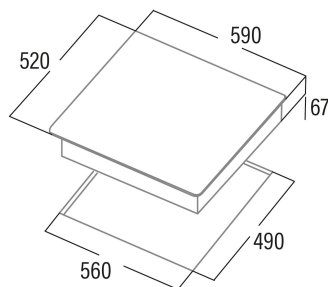

TD 6003 BK

Cod. **08063411**

EAN **8422248109499**

INFORMACIÓN GENERAL

EAN/UPC	8422248109499
Subfamily	Radiant

Product fiche

Number of cooking zones	3
Zone 1: Technology	Radiant
Zone 1: Zone type	Double
Zone 1: Position	Left
Zone 1: Diameter of the zone (mm)	27
Zone 1: Power (kW)	2,4
Zone 1: Consumption (Wh / kg)	193,5
Zone 1B: Diameter of the zone (mm)	21
Zone 1B: Power (kW)	1,5
Zone 1C: Diameter of the zone (mm)	N/A
Zone 2: Technology	Radiant
Zone 2: Zone type	Simple
Zone 2: Position	Rear Right
Zone 2: Diameter of the zone (mm)	14
Zone 2: Power (kW)	1,2
Zone 2: Consumption (Wh / kg)	185,4
Zone 2B: Diameter of the zone (mm)	N/A
Zone 2C: Diameter of the zone (mm)	N/A
Zone 3: Technology	Radiant
Zone 3: Zone type	Simple
Zone 3: Position	Front Right
Zone 3: Diameter of the zone (mm)	18
Zone 3: Power (kW)	1,8
Zone 3: Consumption (Wh / kg)	195,4
Zone 3B: Diameter of the zone (mm)	N/A
Zone 3C: Diameter of the zone (mm)	N/A
Zone 4: Technology	N/A
Zone 4: Zone type	N/A
Zone 4: Position	N/A
Zone 4: Diameter of the zone (mm)	N/A
Zone 4B: Diameter of the zone (mm)	N/A
Zone 4C: Diameter of the zone (mm)	N/A
Zone 5: Technology	N/A
Zone 5: Zone type	N/A
Zone 5: Position	N/A
Zone 5: Diameter of the zone (mm)	N/A
Zone 5B: Diameter of the zone (mm)	N/A
Zone 5C: Diameter of the zone (mm)	N/A
Zone 6: Technology	N/A
Zone 6: Zone type	N/A
Zone 6: Position	N/A
Zone 6: Diameter of the zone (mm)	N/A
Zone 6B: Diameter of the zone (mm)	N/A
Zone 6C: Diameter of the zone (mm)	N/A

Dimensions

Width (mm)	590
Depth (mm)	520
Built-in width (mm)	560
Built-in depth (mm)	490
Easy installation System	Quick Fix

Finishing

Material	Glass
Bevel	No
Frame	No
Cooking supports	N/A

Control

Control type	Touch control
Control Position	Front Left
Independent control by zone	-
Hidden control	-
Power levels	9
Knob type	N/A
Cooking time programming	-
Countdown alarm	-
Power management	-
Connectivity	No
Auto Ignition	N/A