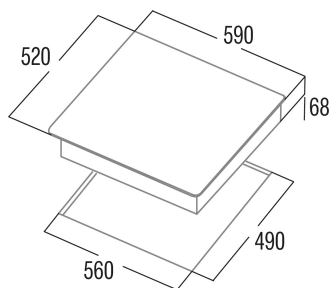

ISB 603 BK

Cod. **08073212**

EAN **8422248112703**

INFORMACIÓN GENERAL

EAN/UPC	8422248112703
Subfamily	Induction

Product fiche

Number of cooking zones	3
Zone 1: Technology	Induction
Zone 1: Zone type	Simple
Zone 1: Position	Front Left
Zone 1: Diameter of the zone (mm)	21
Zone 1: Power (kW)	2,6
Zone 2: Technology	Induction
Zone 2: Zone type	Simple
Zone 2: Position	Rear Left
Zone 2: Diameter of the zone (mm)	16
Zone 2: Power (kW)	1,5
Zone 3: Technology	Induction
Zone 3: Zone type	Simple
Zone 3: Position	Front Right
Zone 3: Diameter of the zone (mm)	28
Zone 3: Power (kW)	3

Finishing

Material	Glass
----------	-------

Control

Control type	Slider Touch Control
Control Position	Front Centre
Independent control by zone	√
Hidden control	-
Power levels	9 + Booster
Connectivity	No