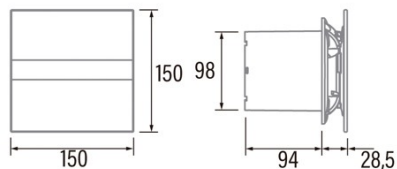

GENERAL INFORMATION

EAN/UPC	8422248071871
Subfamily	Axial

General features

Motor type	AC/SHADED POLE LOW CONSUMPTION
Motor model	SP5812
Motor power (W)	8
Lighting technology	N/A
Light quantity	N/A
Filter type	N/A
Number of layers	N/A
Control description	N/A
Power levels	N/A
Timer	-
Hygro timer	-
Electronic filter saturation indicator	-
Dimmable lighting	-

Installation

Width (mm)	150
Height (mm)	150
Depth (mm)	94
Total minimum height (mm)	2300
Outlet diameter (mm)	98
Maximum pressure (Pa)	20
Anti-return flap included	-
Easy installation system	No

Power connection

Nominal voltage (V)	220-240
Nominal frequency (Hz)	50/60
Nominal input power (W)	8
Electric shock protection	Class II
Plug type	No plug

Power and water connection

Nominal voltage (V)	220-240
Nominal frequency (Hz)	50/60
Nominal input power (W)	8
Electric shock protection	Class II
Plug type	No plug