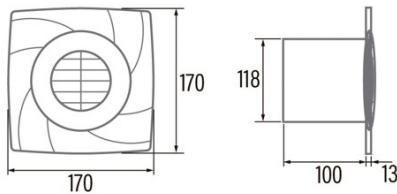

B-12 PLUS

Cod. 00982000

EAN 8422248113472

GENERAL INFORMATION

EAN/UPC	8422248113472
Subfamily	Axial

General features

Motor type	AC/SHADED POLE
Motor model	SP5820
Motor power (W)	20
Lighting technology	N/A
Light quantity	N/A
Filter type	N/A
Number of layers	N/A
Control description	N/A
Power levels	N/A
Timer	-
Hygro timer	-
Electronic filter saturation indicator	-
Dimmable lighting	-

Installation

Width (mm)	170
Height (mm)	170
Depth (mm)	100
Total minimum height (mm)	2300
Outlet diameter (mm)	118
Maximum pressure (Pa)	48
Anti-return flap included	-
Easy installation system	No

Power connection