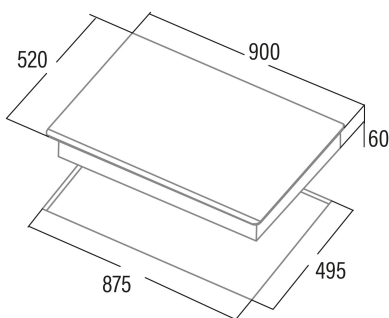

INSB 9012 BK

Cod. **08024402**

EAN **8422248109413**

GENERAL INFORMATION

EAN/UPC	8422248109413
Subfamily	Induction

Product sheet

Number of cooking zones	5
Zone 1: Technology	Induction
Zone 1: Type of zone	Rectangular Flexible
Zone 1: Position	Front Left
Zone 1: Zone diameter (mm)	21x20
Zone 1: Power (kW)	1,5
Zone 1: Booster (kW)	2
Zone 1: Consumption (Wh / kg)	182,9
Zone 1B: Zone diameter (mm)	N/A
Zone 1C: Zone diameter (mm)	N/A
Zone 2: Technology	Induction
Zone 2: Type of zone	Rectangular Flexible
Zone 2: Position	Rear Left
Zone 2: Zone diameter (mm)	21x20
Zone 2: Power (kW)	2
Zone 2: Booster (kW)	2,8
Zone 2: Consumption (Wh / kg)	182,7
Zone 2B: Zone diameter (mm)	N/A
Zone 2C: Zone diameter (mm)	N/A
Zone 3: Technology	Induction
Zone 3: Type of zone	Simple
Zone 3: Position	Centre
Zone 3: Zone diameter (mm)	30
Zone 3: Power (kW)	2,3
Zone 3: Booster (kW)	3
Zone 3: Consumption (Wh / kg)	216,3
Zone 3B: Zone diameter (mm)	N/A
Zone 3C: Zone diameter (mm)	N/A
Zone 4: Technology	Induction
Zone 4: Type of zone	Rectangular Flexible
Zone 4: Position	Rear Right
Zone 4: Zone diameter (mm)	21x20
Zone 4: Power (kW)	1,5
Zone 4: Booster (kW)	2
Zone 4: Consumption (Wh / kg)	182,9
Zone 4B: Zone diameter (mm)	N/A
Zone 4C: Zone diameter (mm)	N/A
Zone 5: Technology	Induction
Zone 5: Type of zone	Rectangular Flexible
Zone 5: Position	Front Right
Zone 5: Zone diameter (mm)	21x20
Zone 5: Power (kW)	2
Zone 5: Booster (kW)	2,8
Zone 5: Consumption (Wh / kg)	182,7
Zone 5B: Zone diameter (mm)	N/A
Zone 5C: Zone diameter (mm)	N/A
Zone 6: Technology	N/A
Zone 6: Type of zone	N/A
Zone 6: Position	N/A
Zone 6: Zone diameter (mm)	N/A
Zone 6B: Zone diameter (mm)	N/A
Zone 6C: Zone diameter (mm)	N/A

Dimensions

Width (mm)	900
Height (mm)	60
Depth (mm)	520

Built-in width (mm)	875
Built-in height (mm)	56
Built-in depth (mm)	495
Easy installation system	Quick Fix

Finishing

Material	Glass
Bevel	Front
Frame	No
Cooking supports	N/A