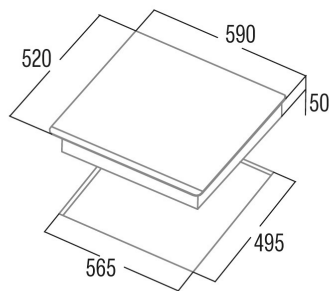

GIGA 600 WH

Cod. **08026003**

EAN **8422248059206**

GENERAL INFORMATION

EAN/UPC	8422248059206
Subfamily	Induction

Product sheet

Number of cooking zones	4
Zone 1: Technology	Induction
Zone 1: Type of zone	Rectangular Flexible
Zone 1: Position	Front Left
Zone 1: Zone diameter (mm)	23,5x19
Zone 1: Power (kW)	2,1
Zone 1: Booster (kW)	3,7
Zone 1: Consumption (Wh / kg)	182,7
Zone 1B: Zone diameter (mm)	N/A
Zone 1C: Zone diameter (mm)	N/A
Zone 2: Technology	Induction
Zone 2: Type of zone	Rectangular Flexible
Zone 2: Position	Rear Left
Zone 2: Zone diameter (mm)	23,5x19
Zone 2: Power (kW)	2,1
Zone 2: Booster (kW)	3,7
Zone 2: Consumption (Wh / kg)	182,7
Zone 2B: Zone diameter (mm)	N/A
Zone 2C: Zone diameter (mm)	N/A
Zone 3: Technology	Induction
Zone 3: Type of zone	Rectangular Flexible
Zone 3: Position	Rear Right
Zone 3: Zone diameter (mm)	23,5x19
Zone 3: Power (kW)	2,1
Zone 3: Booster (kW)	3,7
Zone 3: Consumption (Wh / kg)	182,7
Zone 3B: Zone diameter (mm)	N/A
Zone 3C: Zone diameter (mm)	N/A
Zone 4: Technology	Induction
Zone 4: Type of zone	Rectangular Flexible
Zone 4: Position	Front Right
Zone 4: Zone diameter (mm)	23,5x19
Zone 4: Power (kW)	2,1
Zone 4: Booster (kW)	3,7
Zone 4: Consumption (Wh / kg)	182,7
Zone 4B: Zone diameter (mm)	N/A
Zone 4C: Zone diameter (mm)	N/A
Zone 5: Technology	N/A
Zone 5: Type of zone	N/A
Zone 5: Position	N/A
Zone 5: Zone diameter (mm)	N/A
Zone 5B: Zone diameter (mm)	N/A
Zone 5C: Zone diameter (mm)	N/A
Zone 6: Technology	N/A
Zone 6: Type of zone	N/A
Zone 6: Position	N/A
Zone 6: Zone diameter (mm)	N/A
Zone 6B: Zone diameter (mm)	N/A
Zone 6C: Zone diameter (mm)	N/A

Dimensions

Width (mm)	590
Height (mm)	50
Depth (mm)	520
Built-in width (mm)	565
Built-in depth (mm)	495
Easy installation system	Quick Fix

Finishing

Material	Glass
Bevel	Front
Frame	No
Cooking supports	N/A