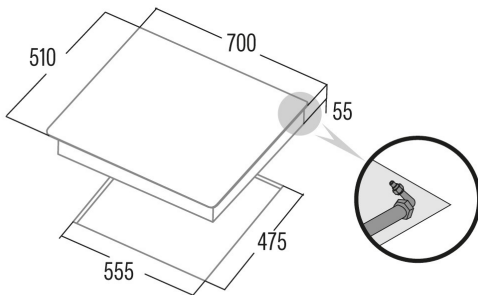

GENERAL INFORMATION

EAN/UPC	8422248081962
Subfamily	Gas

Product sheet

Number of cooking zones	5
Zone 1: Technology	GAS
Zone 1: Type of zone	Triple
Zone 1: Position	Centre
Zone 1: Power (kW)	3,5
Zone 2: Technology	GAS
Zone 2: Type of zone	Rapid
Zone 2: Position	Rear Right
Zone 2: Power (kW)	3
Zone 3: Technology	GAS
Zone 3: Type of zone	Semirapid
Zone 3: Position	Front Left
Zone 3: Power (kW)	1,75
Zone 4: Technology	GAS
Zone 4: Type of zone	Auxiliary
Zone 4: Position	Rear Left
Zone 4: Power (kW)	1
Zone 5: Technology	GAS
Zone 5: Type of zone	Semirapid
Zone 5: Position	Front Right
Zone 5: Power (kW)	1,75

Dimensions

Width (mm)	700
Height (mm)	55
Depth (mm)	510
Built-in width (mm)	555
Built-in depth (mm)	470
Easy installation system	Clamping System

Finishing

Material	Glass
Bevel	No
Frame	No
Cooking supports	Cast Iron

Control

Control type	Mechanical
Control position	Front Centre
Independent zone control	√
Hidden control	-
Power levels	Gradual
Cooking time programming	-
Countdown alarm	-
Power management	-
Available power limits (kW)	No
Connectivity	No
Autoignition	220-240V

Safety

Safety lock	-
Child lock	No
Residual heat indicator	-
Automatic cookware detection	-
Smart cookware detection	-
Automatic safety shutdown	-
Liquid spill detection	-