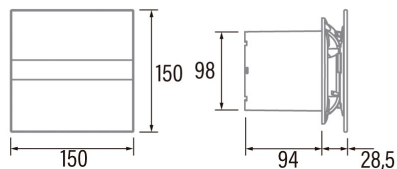

E-100 G BK

Cod. **00900402**

EAN **8422248071871**

GENERAL INFORMATION

EAN/UPC	8422248071871
Subfamily	Axial

General features

Motor type	AC/SHADED POLE LOW CONSUMPTION
Motor model	SP5812
Motor power (W)	8
Lighting technology	N/A
Light quantity	N/A
Filter type	N/A
Number of layers	N/A
Control description	N/A
Power levels	N/A
Timer	-
Hygro timer	-
Electronic filter saturation indicator	-
Dimmable lighting	-

Installation

Width (mm)	150
Height (mm)	150
Depth (mm)	94
Total minimum height (mm)	2300
Outlet diameter (mm)	98
Maximum pressure (Pa)	20
Anti-return flap included	-
Easy installation system	No

Power connection