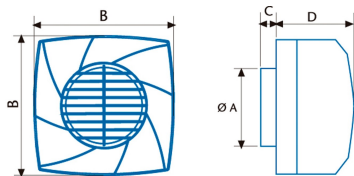

Ø A	B	C	D
CB-250 PLUS	96/118	208	17	122

GENERAL INFORMATION

EAN/UPC	8422248114417
Subfamily	Centrifugal

General features

Motor type	AC/SHADED POLE
Motor model	SP5820
Motor power (W)	45
Lighting technology	N/A
Light quantity	N/A
Filter type	N/A
Number of layers	N/A
Control description	N/A
Power levels	1
Timer	-
Hygro timer	-
Electronic filter saturation indicator	√
Dimmable lighting	-

Installation

Width (mm)	208
Height (mm)	208
Depth (mm)	139
Total minimum height (mm)	208
Outlet diameter (mm)	119
Anti-return flap included	√
Easy installation system	Si

Power connection

Nominal voltage (V)	230
Nominal frequency (Hz)	50
Nominal input power (W)	45
Plug type	No plug

Accessories

Backdraught seal	Backdraught shutters included

Power and water connection

Nominal voltage (V)	230
Nominal frequency (Hz)	50
Nominal input power (W)	45
Plug type	No plug