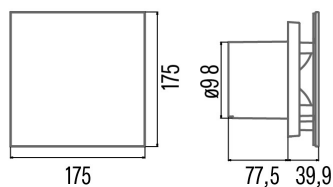

GENERAL INFORMATION

EAN/UPC	8422248365215
Subfamily	Helicocentrífugal

General features

Control description	Potentiometer
Power levels	1
Timer	√

Installation

Width (mm)	150
Height (mm)	96
Depth (mm)	150
Total minimum height (mm)	18,5
Outlet diameter (mm)	98
Anti-return flap included	√

Power connection

Nominal voltage (V)	220-240
Nominal frequency (Hz)	50/60
Nominal input power (W)	8

Power and water connection

Nominal voltage (V)	220-240
Nominal frequency (Hz)	50/60
Nominal input power (W)	8