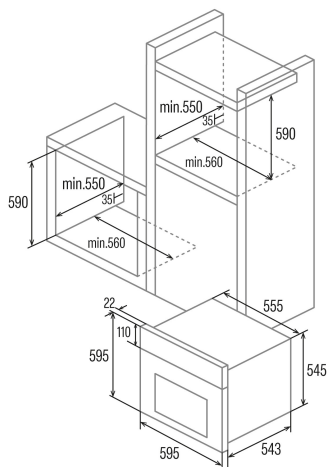

GENERAL INFORMATION

EAN/UPC	8422248347662
Subfamily	Multifunction

Product sheet

Energy Efficiency Index (EEI)	117
Energy efficiency class	A
Energy consumption in conventional mode (kWh/cycle)	0,85
Energy consumption in fan mode (kWh/cycle)	0,84
Heat source	Electricity
Appliance mass [Kg]	30,9
Number of cavities	1
Cavity volume (L)	80

Dimensions

Width (mm)	556
Height (mm)	545
Depth (mm)	550

Controls

Control type	Mechanical
Display	WHITE
Number of functions	8
Functions	Top_and_bottom_heating;3D cooking;3D cooking;Defrosting;Top and bottom heating;Grill;Turbo heating;Grill and fan;Grill and fan;Grill;Grill;Defrosting;Defrosting;Turbo heating;Turbo heating;Top and bottom heating;Bottom heating;Bottom heating;3D cooking;3D cooking;Top and bottom heating with fan;Top and bottom heating with fan;Top and bottom heating;Grill and fan;Grill and fan;Turbo heating;Grill;Top and bottom heating with fan;Bottom heating;Defrosting;Bottom heating;Top and bottom heating with fan

Timer	Electronic
On/off indicator	√
Minimum temperature [°C]	40
Maximum temperature [°C]	240

Characteristics

Cleaning	Aquasmart
Removable inner glass	√
Light type	LED
Number of light bulbs	15
Bulb power [W]	1
Number of door glasses	2
Manual door lock	√
Soft close	-
Cavity type	Flat
Side racks	√
Levels	6
Telescopic guides	1
Convection fan	√

Safety

Cooling fan	√