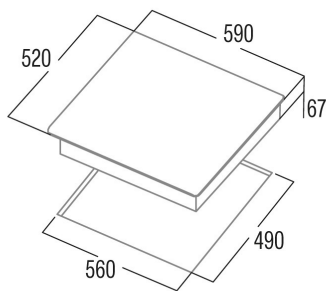

GENERAL INFORMATION

EAN/UPC	8422248357357
Subfamily	Radiant

Product sheet

Number of cooking zones	3
Zone 1: Technology	Radiant
Zone 1: Type of zone	Simple
Zone 1: Position	Front Right
Zone 1: Zone diameter (mm)	18
Zone 1: Power (kW)	1,8
Zone 1: Consumption (Wh / kg)	1961
Zone 2: Technology	Radiant
Zone 2: Type of zone	Simple
Zone 2: Position	Rear Right
Zone 2: Zone diameter (mm)	14
Zone 2: Power (kW)	1,2
Zone 2: Consumption (Wh / kg)	1969
Zone 3: Technology	Radiant
Zone 3: Type of zone	Double
Zone 3: Position	Left
Zone 3: Zone diameter (mm)	28
Zone 3: Power (kW)	2,4
Zone 3: Consumption (Wh / kg)	1847
Zone 3B: Zone diameter (mm)	22
Zone 3B: Power (kW)	1,5

Dimensions

Width (mm)	590
Height (mm)	52
Depth (mm)	520
Built-in width (mm)	560
Built-in height (mm)	110
Built-in depth (mm)	490
Easy installation system	Quick Fix

Finishing

Material	Glass
Bevel	No
Frame	No
Cooking supports	N/A

Control

Control type	Slider Touch Control
Control position	Front Centre
Independent zone control	√
Hidden control	-
Power levels	9
Knob type	N/A
Cooking time programming	√
Countdown alarm	√
Power management	-
Connectivity	No
Autoignition	N/A

Safety

Safety lock	√
Child lock	No
Residual heat indicator	√
Automatic cookware detection	-
Smart cookware detection	√
Automatic safety shutdown	√