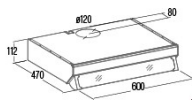

GENERAL INFORMATION

EAN/UPC	8422248357258
Subfamily	Conventional

Product sheet according to directives EU65/2014 - EN61591, EN60704-2-13, EN50564

AEC (Annual energy consumption) (kWh/year)	44,7
EEl class (energy efficiency class)	C
FDE (fluid dynamic efficiency)	9,2
FDE class (fluid dynamic efficiency class)	E
LE (light efficiency) (Lux/W)	27,3
LE class (light efficiency class)	B
GFE (grease filtering efficiency)	67,7
GFE class (grease filtering efficiency class)	D
Airflow in normal mode MIN (m3/h)	107,5
Airflow in normal mode MAX (m3/h)	193,5
Acoustic power in normal mode MIN (dB)	56
Acoustic power in normal mode MAX (dB)	68
Po (energy consumption in off mode) (W)	0
Ps (energy consumption in standby mode) (W)	0

Integration directive EU 66/2014

f (time increase factor)	1,7
EEl (Energy Efficiency Index)	82,2
QBEP (maximum efficiency at air flow point) (m3/h)	105,2
PBEP (maximum efficiency at pressure point) (Pa)	209
WBEP (power consumption at maximum efficiency) (W)	201
WL (nominal power lighting system) (W)	5,5
EMIDDLE (Average illuminance on the cooking surface) (lux)	150

External Dimensions

Width (mm)	600
Depth (mm)	470
Maximum total height (mm)	112
Minimum total height (mm)	112
Diamètre de sortie (mm)	120

Characteristics

Motor quantity	1
Motor model	L1N
Maximum pressure (Pa)	325
Filter technology	Aluminium mesh
Control technology	Mechanical push button
Booster	-
Power levels	3
Timer	-
Filter saturation indicator	-
Charcoal filter replacement indicator	-
Dimmer function	-
Connectivity	-
Remote control	-
Display	-

Lighting

Light model	LED E-14
Ray technology	LED

Installation

Minimum distance to electric plate (mm)	550
Minimum distance to gas plate (mm)	650
Recirculation option	√
Charcoal filter	-