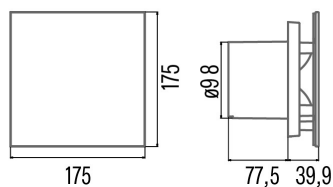

GENERAL INFORMATION

EAN/UPC	8422248365185
Subfamily	Helicocentrífugal

General features

Control description	Potentiometer
Power levels	1

Installation

Width (mm)	150
Height (mm)	96
Depth (mm)	150
Total minimum height (mm)	185
Outlet diameter (mm)	98
Anti-return flap included	√

Power connection

Nominal voltage (V)	220-240
Nominal frequency (Hz)	50/60
Nominal input power (W)	8

Power and water connection

Nominal voltage (V)	220-240
Nominal frequency (Hz)	50/60
Nominal input power (W)	8