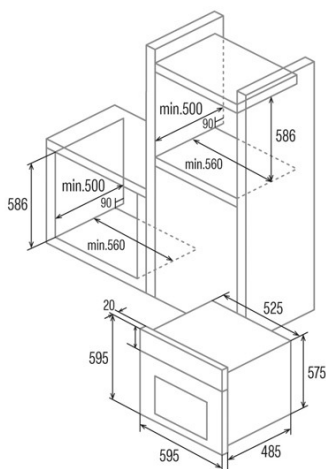

CDP 780 AS BK

Cod. 07001401

EAN 8422248059503

GENERAL INFORMATION

EAN/UPC	8422248059503
Subfamily	Multifunction

Product sheet

Energy Efficiency Index (EEI)	117,1
Energy efficiency class	A
Energy consumption in conventional mode (kWh/cycle)	0,89
Energy consumption in fan mode (kWh/cycle)	0,81
Heat source	Electricity
Appliance mass [Kg]	36
Number of cavities	1
Cavity volume (L)	50

Dimensions

Width (mm)	595
Height (mm)	595
Depth (mm)	480
Built-in width (mm)	560
Built-in height (mm)	586
Built-in depth (mm)	500

Controls

Control type	Touch control
Display	LCD
Number of functions	8
Functions	Bottom_heating_with_fan;Top and bottom heating;Turbo heating;Top and bottom heating with fan;Double grill with fan;Light;Top heating;Defrosting
Timer	Electronic
On/off indicator	√
Thermostat indicator	√
Minimum temperature [°C]	50
Maximum temperature [°C]	250
Thermal probe	-