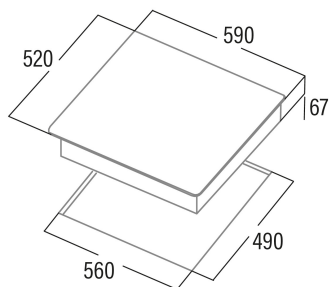

TN 604 B

Cod. 08040011

EAN 8422248109321

GENERAL INFORMATION

EAN/UPC	8422248109321
Subfamily	Radiant

Product sheet

Number of cooking zones	4
Zone 1: Technology	Radiant
Zone 1: Type of zone	Simple
Zone 1: Position	Front Left
Zone 1: Zone diameter (mm)	14
Zone 1: Power (kW)	1,2
Zone 1: Consumption (Wh / kg)	187,7
Zone 1B: Zone diameter (mm)	N/A
Zone 1C: Zone diameter (mm)	N/A
Zone 2: Technology	Radiant
Zone 2: Type of zone	Simple
Zone 2: Position	Rear Left
Zone 2: Zone diameter (mm)	18
Zone 2: Power (kW)	1,8
Zone 2: Consumption (Wh / kg)	183,4
Zone 2B: Zone diameter (mm)	N/A
Zone 2C: Zone diameter (mm)	N/A
Zone 3: Technology	Radiant
Zone 3: Type of zone	Simple
Zone 3: Position	Rear Right
Zone 3: Zone diameter (mm)	14
Zone 3: Power (kW)	1,2
Zone 3: Consumption (Wh / kg)	194,1
Zone 3B: Zone diameter (mm)	N/A
Zone 3C: Zone diameter (mm)	N/A
Zone 4: Technology	Radiant
Zone 4: Type of zone	Simple
Zone 4: Position	Front Right
Zone 4: Zone diameter (mm)	18
Zone 4: Power (kW)	1,8
Zone 4: Consumption (Wh / kg)	191,3
Zone 4B: Zone diameter (mm)	N/A
Zone 4C: Zone diameter (mm)	N/A
Zone 5: Technology	N/A
Zone 5: Type of zone	N/A
Zone 5: Position	N/A
Zone 5: Zone diameter (mm)	N/A
Zone 5B: Zone diameter (mm)	N/A
Zone 5C: Zone diameter (mm)	N/A
Zone 6: Technology	N/A
Zone 6: Type of zone	N/A
Zone 6: Position	N/A
Zone 6: Zone diameter (mm)	N/A
Zone 6B: Zone diameter (mm)	N/A
Zone 6C: Zone diameter (mm)	N/A

Dimensions

Width (mm)	590
Depth (mm)	520
Built-in width (mm)	560
Built-in depth (mm)	490
Easy installation system	Quick Fix

Finishing

Material	Glass
Bevel	No
Frame	No

Cooking supports	N/A
------------------	-----