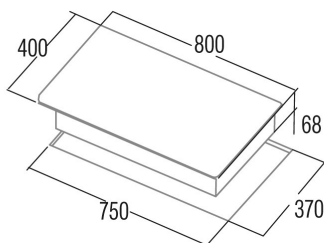

IB 853 BK

Cod. 08081210

EAN 8422248109529

GENERAL INFORMATION

EAN/UPC	8422248109529
Subfamily	Induction

Product sheet

Number of cooking zones	3
Zone 1: Technology	Induction
Zone 1: Type of zone	Simple
Zone 1: Position	Front Left
Zone 1: Zone diameter (mm)	22
Zone 1: Power (kW)	2,3
Zone 1: Booster (kW)	3
Zone 1: Consumption (Wh / kg)	176,3
Zone 2: Technology	Induction
Zone 2: Type of zone	Simple
Zone 2: Position	Rear Centre
Zone 2: Zone diameter (mm)	18
Zone 2: Power (kW)	1,4
Zone 2: Booster (kW)	184,9
Zone 3: Technology	Induction
Zone 3: Type of zone	Simple
Zone 3: Position	Right
Zone 3: Zone diameter (mm)	27
Zone 3: Power (kW)	2,3
Zone 3: Booster (kW)	3

Dimensions

Width (mm)	800
Height (mm)	68
Depth (mm)	400
Built-in width (mm)	750
Built-in depth (mm)	370
Easy installation system	Quick Fix

Finishing

Material	Glass
Bevel	No
Frame	No
Cooking supports	N/A

Control