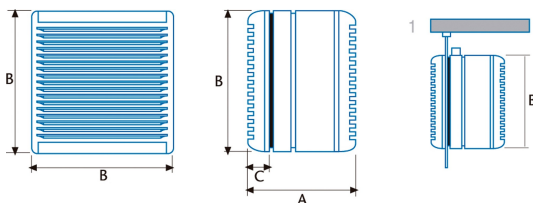

Installation

Width (mm)	420
Height (mm)	4220
Depth (mm)	230
Total minimum height (mm)	420
Outlet diameter (mm)	305

Power connection

Nominal voltage (V)	230
Nominal frequency (Hz)	50
Nominal input power (W)	90
Plug type	No plug

Power and water connection

Nominal voltage (V)	230
Nominal frequency (Hz)	50
Nominal input power (W)	90
Plug type	No plug

	A	B	C
B-23/RA	190	340	40
B-30/RA	230	420	40