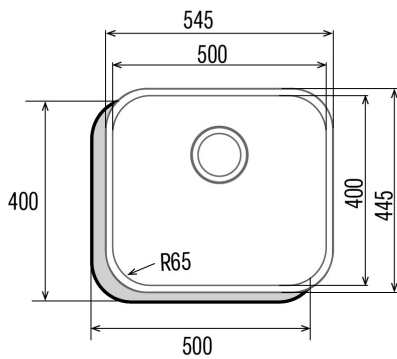

GENERAL INFORMATION

EAN/UPC	8422248373043
Subfamily	Undermount

Features

Material	Stainless Steel 304
Steel thickness	0,8
Colour	Stainless Steel 304
Bowl quantity	1
Bowl shape	Square
Bowl depth	180
Drain rack	No
Drain grid position	N/A

Installation

Overflow tube	√
Width (mm)	545
Height (mm)	180
Depth (mm)	445