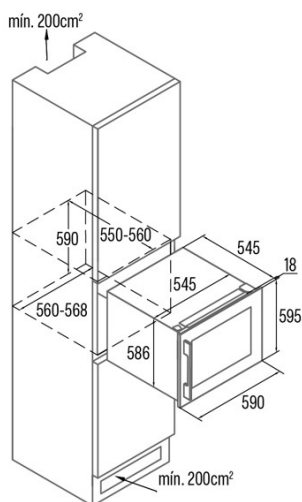

VI 59036 X

Cod. 07751009

EAN 8422248371575

LED

GENERAL INFORMATION

EAN/UPC	8422248371575
Subfamily	Wine Cooler

Product sheet according to EU Regulation 2019/2016

Category	2
Energy efficiency class	G
Energy consumption [kWh/year]	140
Refrigerator storage volume [l]	85
Climate class	SN/N/ST
Noise emissions [dBA]	39
Installation type	Built-In

Illumination

LED light	√
-----------	---

Power and water connection

Nominal voltage (V)	220-240
Nominal frequency (Hz)	50
Nominal input power (W)	65
Power cord length (m)	1,5
Plug type	Type F

Control

Control type	Electronic
Display	LED

Installation

Width (mm)	590
Height (mm)	595
Depth (mm)	563
Built-in width (mm)	568
Built-in depth (mm)	560
Handle type	S.S handle Handle WHD08-410
Reversible doors	√
Wheels	-
Door opening side	Right and Left