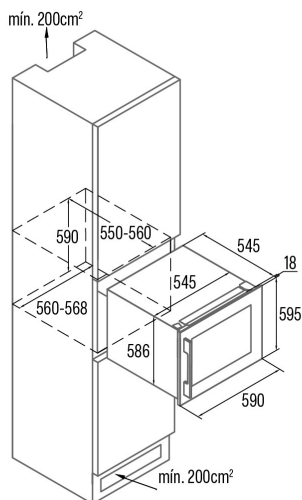

GENERAL INFORMATION

EAN/UPC	8422248371575
Subfamily	Wine Cooler

Product sheet according to EU Regulation 2019/2016

Category	2
Energy efficiency class	G
Energy consumption [kWh/year]	140
Refrigerator storage volume [l]	85
Climate class	SN/N/ST
Noise emissions [dBA]	39
Installation type	Built-In

Illumination

LED light	√

Power and water connection

Nominal voltage (V)	220-240
Nominal frequency (Hz)	50
Nominal input power (W)	65
Power cord length (m)	1,5
Plug type	Type F

Control

Control type	Electronic
Display	LED

Installation

Width (mm)	590
Height (mm)	595
Depth (mm)	563
Built-in width (mm)	568
Built-in depth (mm)	560
Handle type	S.S handle Handle WHD08-410
Reversible doors	√
Wheels	-
Door opening side	Right and Left