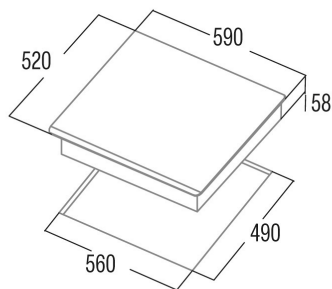

IB 6324E2 BK

Cod. **08063119**

EAN **8422248355704**

GENERAL INFORMATION

EAN/UPC	8422248355704
Subfamily	Induction

Product sheet

Number of cooking zones	4
Zone 1: Technology	Induction
Zone 1: Type of zone	Simple
Zone 1: Position	Rear Right
Zone 1: Zone diameter (mm)	18
Zone 1: Power (kW)	18
Zone 1: Booster (kW)	23
Zone 1: Consumption (Wh / kg)	1718
Zone 2: Technology	Induction
Zone 2: Type of zone	Simple
Zone 2: Position	Front Right
Zone 2: Zone diameter (mm)	16
Zone 2: Power (kW)	12
Zone 2: Booster (kW)	15
Zone 2: Consumption (Wh / kg)	1912
Zone 3: Technology	Induction
Zone 3: Type of zone	Simple
Zone 3: Position	Rear Left
Zone 3: Zone diameter (mm)	16
Zone 3: Power (kW)	12
Zone 3: Booster (kW)	15
Zone 3: Consumption (Wh / kg)	170
Zone 4: Technology	Induction
Zone 4: Type of zone	Simple
Zone 4: Position	Front Left
Zone 4: Zone diameter (mm)	21
Zone 4: Power (kW)	18
Zone 4: Booster (kW)	23
Zone 4: Consumption (Wh / kg)	1741

Dimensions

Width (mm)	590
Height (mm)	58
Depth (mm)	520
Built-in width (mm)	54
Built-in depth (mm)	49
Easy installation system	No

Finishing

Material	Glass
Bevel	Front
Frame	No
Cooking supports	N/A

Control

Control type	Touch control
Control position	Front Centre
Independent zone control	-
Hidden control	-
Power levels	9 + Booster
Knob type	N/A
Cooking time programming	√
Power management	√
Connectivity	No
Autoignition	No

Safety