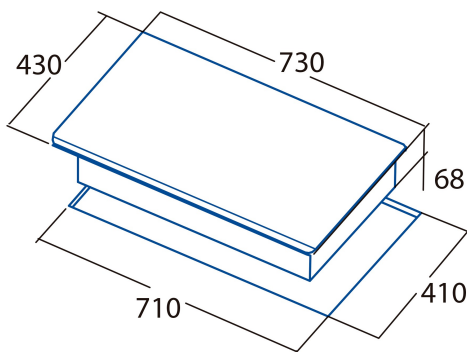

IB 073 BK

Cod. **08081100**

EAN **8422248075473**

GENERAL INFORMATION

EAN/UPC	8422248075473
Subfamily	Induction

Product sheet

Number of cooking zones	3
Zone 1: Technology	Induction
Zone 1: Type of zone	Simple
Zone 1: Position	Front Left
Zone 1: Zone diameter (mm)	22
Zone 1: Power (kW)	2,3
Zone 1: Booster (kW)	3
Zone 1: Consumption (Wh / kg)	176,3
Zone 1B: Zone diameter (mm)	N/A
Zone 1C: Zone diameter (mm)	N/A
Zone 2: Technology	Induction
Zone 2: Type of zone	Simple
Zone 2: Position	Rear Centre
Zone 2: Zone diameter (mm)	18
Zone 2: Power (kW)	1,4
Zone 2: Consumption (Wh / kg)	184,9
Zone 2B: Zone diameter (mm)	N/A
Zone 2C: Zone diameter (mm)	N/A
Zone 3: Technology	Induction
Zone 3: Type of zone	Simple
Zone 3: Position	Right
Zone 3: Zone diameter (mm)	27
Zone 3: Power (kW)	2,3
Zone 3: Booster (kW)	3
Zone 3: Consumption (Wh / kg)	187,2
Zone 3B: Zone diameter (mm)	N/A
Zone 3C: Zone diameter (mm)	N/A
Zone 4: Technology	N/A
Zone 4: Type of zone	N/A
Zone 4: Position	N/A
Zone 4: Zone diameter (mm)	N/A
Zone 4B: Zone diameter (mm)	N/A
Zone 4C: Zone diameter (mm)	N/A
Zone 5: Technology	N/A
Zone 5: Type of zone	N/A
Zone 5: Position	N/A
Zone 5: Zone diameter (mm)	N/A
Zone 5B: Zone diameter (mm)	N/A
Zone 5C: Zone diameter (mm)	N/A
Zone 6: Technology	N/A
Zone 6: Type of zone	N/A
Zone 6: Position	N/A
Zone 6: Zone diameter (mm)	N/A
Zone 6B: Zone diameter (mm)	N/A
Zone 6C: Zone diameter (mm)	N/A

Dimensions

Width (mm)	730
Depth (mm)	430
Built-in width (mm)	710
Built-in depth (mm)	410
Easy installation system	Quick Fix

Finishing

Material	Glass
Bevel	Front
Frame	No

Cooking supports	N/A
------------------	-----