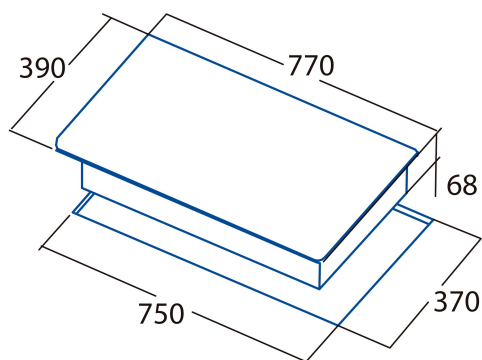

IB 753 BK

Cod. **08081202**

EAN **8422248054478**

GENERAL INFORMATION

EAN/UPC	8422248054478
Subfamily	Induction

Product sheet

Number of cooking zones	3
Zone 1: Technology	Induction
Zone 1: Type of zone	Simple
Zone 1: Position	Front Left
Zone 1: Zone diameter (mm)	22
Zone 1: Power (kW)	2,3
Zone 1: Booster (kW)	3
Zone 1: Consumption (Wh / kg)	176,3
Zone 1B: Zone diameter (mm)	N/A
Zone 1C: Zone diameter (mm)	N/A
Zone 2: Technology	Induction
Zone 2: Type of zone	Simple
Zone 2: Position	Rear Centre
Zone 2: Zone diameter (mm)	18
Zone 2: Power (kW)	1,4
Zone 2: Consumption (Wh / kg)	184,9
Zone 2B: Zone diameter (mm)	N/A
Zone 2C: Zone diameter (mm)	N/A
Zone 3: Technology	Induction
Zone 3: Type of zone	Simple
Zone 3: Position	Right
Zone 3: Zone diameter (mm)	27
Zone 3: Power (kW)	2,3
Zone 3: Booster (kW)	3
Zone 3: Consumption (Wh / kg)	187,2
Zone 3B: Zone diameter (mm)	N/A
Zone 3C: Zone diameter (mm)	N/A
Zone 4: Technology	N/A
Zone 4: Type of zone	N/A
Zone 4: Position	N/A
Zone 4: Zone diameter (mm)	N/A
Zone 4B: Zone diameter (mm)	N/A
Zone 4C: Zone diameter (mm)	N/A
Zone 5: Technology	N/A
Zone 5: Type of zone	N/A
Zone 5: Position	N/A
Zone 5: Zone diameter (mm)	N/A
Zone 5B: Zone diameter (mm)	N/A
Zone 5C: Zone diameter (mm)	N/A
Zone 6: Technology	N/A
Zone 6: Type of zone	N/A
Zone 6: Position	N/A
Zone 6: Zone diameter (mm)	N/A
Zone 6B: Zone diameter (mm)	N/A
Zone 6C: Zone diameter (mm)	N/A

Dimensions

Width (mm)	770
Depth (mm)	390
Built-in width (mm)	750
Built-in depth (mm)	370
Easy installation system	Quick Fix

Finishing

Material	Glass
Bevel	No
Frame	No

Cooking supports	N/A
------------------	-----