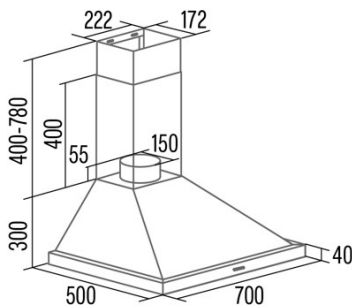

GENERAL INFORMATION

EAN/UPC	8422248371551
Subfamily	Chimney

Product sheet according to directives EU65/2014 - EN61591, EN60704-2-13, EN50564

AEC (Annual energy consumption) (kWh/year)	64,1
EEl class (energy efficiency class)	A
FDE (fluid dynamic efficiency)	29,2
FDE class (fluid dynamic efficiency class)	A
LE (light efficiency) (Lux/W)	34
LE class (light efficiency class)	A
GFE (grease filtering efficiency)	75,5
GFE class (grease filtering efficiency class)	C
Airflow in normal mode MIN (m3/h)	407
Airflow in normal mode MAX (m3/h)	564
Airflow in boost mode MIN (m3/h)	971
Acoustic power in normal mode MIN (dB)	65
Acoustic power in normal mode MAX (dB)	72
Acoustic power boost mode (dB)	75
Po (energy consumption in off mode) (W)	0
Ps (energy consumption in standby mode) (W)	0,48

Integration directive EU 66/2014

f (time increase factor)	0,9
EEl (Energy Efficiency Index)	53,5
QBEP (maximum efficiency at air flow point) (m3/h)	441,8
PBEP (maximum efficiency at pressure point) (Pa)	443
WBEP (power consumption at maximum efficiency) (W)	186,1
WL (nominal power lighting system) (W)	4,1
EMIDDLE (Average illuminance on the cooking surface) (lux)	139,5

External Dimensions

Width (mm)	700
Depth (mm)	500
Maximum total height (mm)	1080
Minimum total height (mm)	700
Diamètre de sortie (mm)	150

Characteristics

Motor quantity	1
Motor model	A1000
Maximum pressure (Pa)	501,17
Filter technology	Aluminium mesh
Control technology	PANEL ELECTRONICO DISPLAY DIGITAL
Booster	√
Power levels	3
Timer	√

Lighting

Light model	ECOLED
Ray technology	LED

Installation

Minimum distance to electric plate (mm)	550
Minimum distance to gas plate (mm)	650
Charcoal filter	-
Back draught shutter	Included

Electric connection

Nominal voltage (V)	220-240