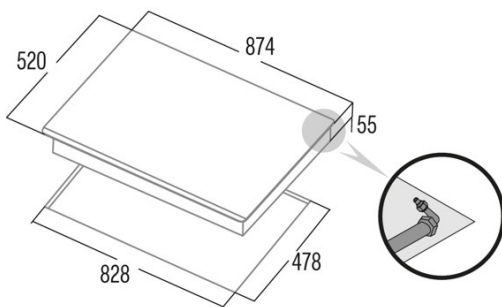

LCI 9041 BK

Cod. **08005404**

EAN **8422248081924**

GENERAL INFORMATION

EAN/UPC	8422248081924
Subfamily	Gas

Product sheet

Number of cooking zones	5
Zone 1: Technology	Gas
Zone 1: Type of zone	Triple
Zone 1: Position	Centre
Zone 1: Power (kW)	3,5
Zone 2: Technology	Gas
Zone 2: Type of zone	Rapid
Zone 2: Position	Rear Right
Zone 2: Power (kW)	3
Zone 3: Technology	Gas
Zone 3: Type of zone	Semirapid
Zone 3: Position	Rear Left
Zone 3: Power (kW)	1,75
Zone 4: Technology	Gas
Zone 4: Type of zone	Auxiliary
Zone 4: Position	Front Right
Zone 4: Power (kW)	1
Zone 5: Technology	Gas
Zone 5: Type of zone	Semirapid
Zone 5: Position	Front Left
Zone 5: Power (kW)	1,75

Dimensions

Width (mm)	874
Height (mm)	55
Depth (mm)	520
Built-in width (mm)	828
Built-in depth (mm)	478
Easy installation system	Clamping System

Finishing

Material	Glass
Bevel	No
Frame	No
Cooking supports	Cast Iron