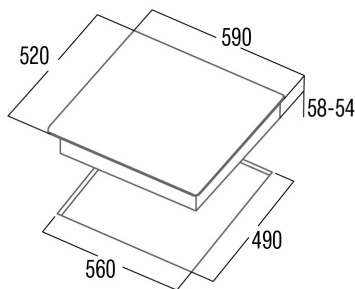

IB 6403E2 BK

Cod. 08063121

EAN 8422248355926

GENERAL INFORMATION

EAN/UPC	8422248355926
Subfamily	Induction

Product sheet

Number of cooking zones	3
Zone 1: Technology	Induction
Zone 1: Type of zone	Simple
Zone 1: Position	Rear Left
Zone 1: Zone diameter (mm)	18
Zone 1: Power (kW)	1,5
Zone 2: Technology	Induction
Zone 2: Type of zone	Simple
Zone 2: Position	Front Left
Zone 2: Zone diameter (mm)	16
Zone 2: Power (kW)	1,8
Zone 3: Technology	Induction
Zone 3: Type of zone	Simple
Zone 3: Position	Right
Zone 3: Zone diameter (mm)	25
Zone 3: Power (kW)	1,8
Zone 3: Booster (kW)	2,3

Dimensions

Width (mm)	590
Height (mm)	58
Depth (mm)	520
Built-in width (mm)	560
Built-in height (mm)	58
Built-in depth (mm)	490

Control

Control type	Mono Touch
Control position	Front Centre
Independent zone control	-
Hidden control	-
Power levels	9 + Booster
Cooking time programming	√
Countdown alarm	-
Autoignition	No