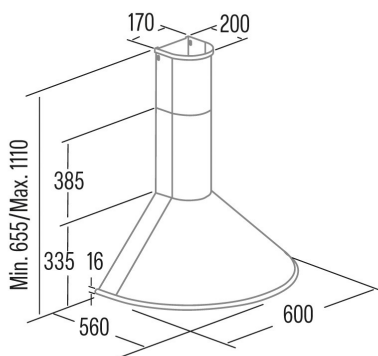

Q-7760 BK

Cod. 02148402

EAN 8422248084178

GENERAL INFORMATION

EAN/UPC	8422248084178
Subfamily	Chimney

Product sheet according to directives EU65/2014 - EN61591, EN60704-2-13, EN50564

AEC (Annual energy consumption) (kWh/year)	95,7
EEl class (energy efficiency class)	C
FDE (fluid dynamic efficiency)	17,8
FDE class (fluid dynamic efficiency class)	D
LE (light efficiency) (Lux/W)	36
LE class (light efficiency class)	A
GFE (grease filtering efficiency)	90,3
GFE class (grease filtering efficiency class)	B
Airflow in normal mode MIN (m3/h)	385
Airflow in normal mode MAX (m3/h)	645
Acoustic power in normal mode MIN (dB)	58
Acoustic power in normal mode MAX (dB)	72
Po (energy consumption in off mode) (W)	0
Ps (energy consumption in standby mode) (W)	0

Integration directive EU 66/2014

f (time increase factor)	1,4
EEl (Energy Efficiency Index)	80,1
QBEP (maximum efficiency at air flow point) (m3/h)	371,8
PBEP (maximum efficiency at pressure point) (Pa)	314
WBEP (power consumption at maximum efficiency) (W)	182,5
WL (nominal power lighting system) (W)	7
EMIDDLE (Average illuminance on the cooking surface) (lux)	252

External Dimensions

Width (mm)	600
Depth (mm)	560
Maximum total height (mm)	1110
Minimum total height (mm)	655
Diamètre de sortie (mm)	150, 125

Characteristics

Motor quantity	1
Motor model	TA
Maximum pressure (Pa)	430
Filter technology	Aluminium mesh
Control technology	Mechanical push button
Booster	-
Power levels	3
Timer	-
Filter saturation indicator	-
Charcoal filter replacement indicator	-
Dimmer function	-
Connectivity	-
Remote control	-
Display	-

Lighting

Light model	ECOLED 2
Ray technology	LED

Installation

Minimum distance to electric plate (mm)	650
Minimum distance to gas plate (mm)	650
Recirculation option	√
Charcoal filter	-

Back draught shutter	-
Inner shield	-