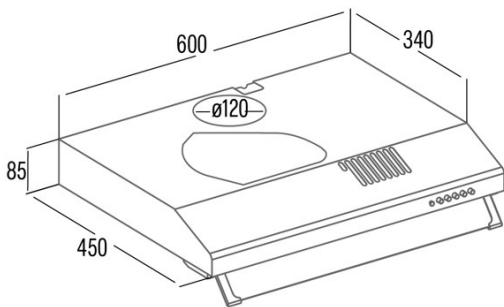

LFK 6001 X

Cod. **02011603**

EAN **8422248371308**

GENERAL INFORMATION

EAN/UPC	8422248371308
Subfamily	Conventional

Product sheet according to directives EU65/2014 - EN61591, EN60704-2-13, EN50564

AEC (Annual energy consumption) (kWh/year)	29,6
EI class (energy efficiency class)	B
FDE (fluid dynamic efficiency)	11,5
FDE class (fluid dynamic efficiency class)	E
LE (light efficiency) (lux/W)	15,5
LE class (light efficiency class)	D
GFE (grease filtering efficiency)	67,6
GFE class (grease filtering efficiency class)	D
Airflow in normal mode MIN (m3/h)	108
Airflow in normal mode MAX (m3/h)	162
Acoustic power in normal mode MIN (dB)	49
Acoustic power in normal mode MAX (dB)	58

Integration directive EU 66/2014

<i>f</i> (time increase factor)	1,6
EI (Energy Efficiency Index)	69,2
QBEP (maximum efficiency at air flow point) (m3/h)	91,5
PBEP (maximum efficiency at pressure point) (Pa)	211,9
WBEP (power consumption at maximum efficiency) (W)	47
WL (nominal power lighting system) (W)	3
EMIDDLE (Average illuminance on the cooking surface) (lux)	46,5

External Dimensions

Width (mm)	600
Depth (mm)	450
Maximum total height (mm)	85
Minimum total height (mm)	85
Diamètre de sortie (mm)	120

Characteristics

Motor quantity	1
Motor model	L1B
Maximum pressure (Pa)	211,9
Free out airflow (m3/h)	91,5
Filter technology	Aluminium mesh
Control technology	Mechanical push button
Booster	-
Power levels	3
Timer	-
Filter saturation indicator	-
Charcoal filter replacement indicator	-
Dimmer function	-
Connectivity	-
Remote control	-
Display	-

Lighting

Light model	LED E-14
Ray technology	LED

Installation

Minimum distance to electric plate (mm)	650
Minimum distance to gas plate (mm)	650
Recirculation option	√
Charcoal filter	-
Back draught shutter	No