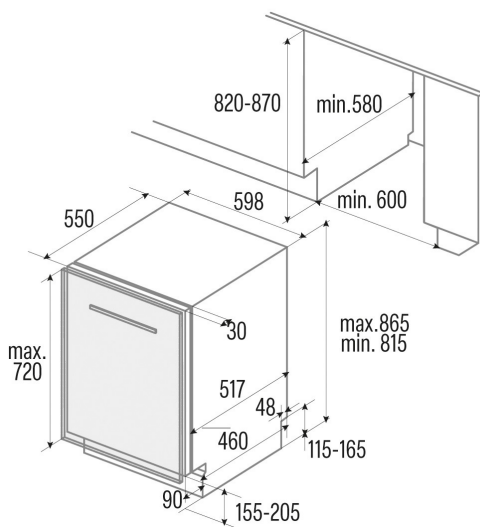

LVI 62012

Cod. 07200079

EAN 8422248351386

GENERAL INFORMATION

EAN/UPC	8422248351386
Subfamily	Built-in

Power connection

Nominal voltage (V)	220-240
Nominal frequency (Hz)	50
Nominal input power (W)	1760
Power cord length (m)	1500
Plug type	Type C

Product sheet according to EU Regulation 2019/2022 - 2019/2017

Default placement settings	14
Energy efficiency class	E
Energy consumption in off mode [W]	0
Noise level [dBA]	47
Installation type	Built-In

Power and water connection

Nominal voltage (V)	220-240
Nominal frequency (Hz)	50
Nominal input power (W)	1760
Power cord length (m)	1500
Plug type	Type C
Inlet water hose length (m)	1500
Drainage water hose length (m)	1400

Installation

Width (mm)	598
Min. height (mm)	815
Depth (mm)	550
Adjustable height	√
Built-in width (mm)	600
Inner height (mm)	820
Built-in depth (mm)	580

Maximum door height (mm)	720
Sliding door	-
