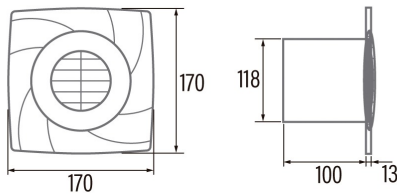

GENERAL INFORMATION

EAN/UPC	8422248113472
Subfamily	Axial

General features

Motor type	AC/SHADED POLE
Motor model	SP5820
Motor power (W)	20
Lighting technology	N/A
Light quantity	N/A
Filter type	N/A
Number of layers	N/A
Control description	N/A
Power levels	N/A
Timer	-
Hygro timer	-
Electronic filter saturation indicator	-
Dimmable lighting	-

Installation

Width (mm)	170
Height (mm)	170
Depth (mm)	100
Total minimum height (mm)	2300
Outlet diameter (mm)	118
Maximum pressure (Pa)	48
Anti-return flap included	-
Easy installation system	No

Power connection

Nominal voltage (V)	220-240
Nominal frequency (Hz)	50/60
Nominal input power (W)	20
Electric shock protection	Class II
Plug type	No plug

Accessories

Fixed grill	1920200
Overpressure relief valve	1920300
Window fixing ring	1920100
Anti-return flap	1920600

Power and water connection

Nominal voltage (V)	220-240
Nominal frequency (Hz)	50/60
Nominal input power (W)	20
Electric shock protection	Class II
Plug type	No plug