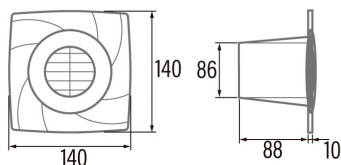

GENERAL INFORMATION

EAN/UPC	8422248113168
Subfamily	Axial

General features

Motor type	AC/SHADED POLE
Motor model	SP5812
Motor power (W)	15
Lighting technology	N/A
Light quantity	N/A
Filter type	N/A
Number of layers	N/A
Control description	N/A
Power levels	N/A
Timer	-
Hygro timer	-
Electronic filter saturation indicator	-
Dimmable lighting	-

Installation

Width (mm)	140
Height (mm)	140
Depth (mm)	88
Total minimum height (mm)	2300
Outlet diameter (mm)	86
Maximum pressure (Pa)	20
Anti-return flap included	-
Easy installation system	No

Power connection

Nominal voltage (V)	220-240
Nominal frequency (Hz)	50/60
Nominal input power (W)	15
Electric shock protection	Class II
Plug type	No plug

Accessories

Fixed grill	1910200

Power and water connection

Nominal voltage (V)	220-240
Nominal frequency (Hz)	50/60
Nominal input power (W)	15
Electric shock protection	Class II
Plug type	No plug