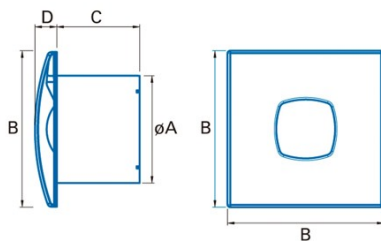

Ø A	B	C	D
SILENTIS 10	98	140	80	22
SILENTIS 12	118	170	95	30
SILENTIS 15	148	190	112	32

GENERAL INFORMATION

EAN/UPC	8422248016643
Subfamily	Axial

General features

Motor type	AC/SHADED POLE
Motor model	SP5812
Motor power (W)	15
Lighting technology	N/A
Light quantity	N/A
Filter type	N/A
Number of layers	N/A
Control description	N/A
Timer	-
Hygro timer	-
Electronic filter saturation indicator	-
Dimmable lighting	-
Special features	N/A

Installation

Width (mm)	140
Height (mm)	140
Depth (mm)	102
Total minimum height (mm)	140
Outlet diameter (mm)	98
Easy installation system	No

Power connection

Nominal voltage (V)	220-240
Nominal frequency (Hz)	50/60
Nominal input power (W)	15
Electric shock protection	Class II
Plug type	No plug

Accessories

Backdraught seal	Backdraught shutters incorporated

Power and water connection

Nominal voltage (V)	220-240
Nominal frequency (Hz)	50/60
Nominal input power (W)	15
Electric shock protection	Class II
Plug type	No plug