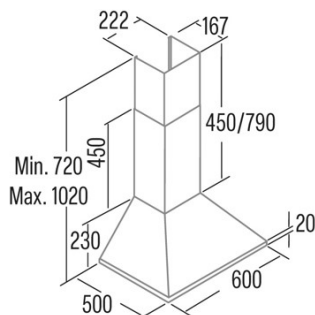

GENERAL INFORMATION

EAN/UPC	8422248109833
Subfamily	Chimney

Product sheet according to directives EU65/2014 - EN61591, EN60704-2-13, EN50564

AEC (Annual energy consumption) (kWh/year)	95,4
EEl class (energy efficiency class)	C
FDE (fluid dynamic efficiency)	17,8
FDE class (fluid dynamic efficiency class)	D
LE (light efficiency) (Lux/W)	33,3
LE class (light efficiency class)	A
GFE (grease filtering efficiency)	90,3
GFE class (grease filtering efficiency class)	B
Airflow in normal mode MIN (m3/h)	385
Airflow in normal mode MAX (m3/h)	645
Acoustic power in normal mode MIN (dB)	57,8
Acoustic power in normal mode MAX (dB)	71,8
Po (energy consumption in off mode) (W)	0
Ps (energy consumption in standby mode) (W)	0

Integration directive EU 66/2014

f (time increase factor)	1,4
EEl (Energy Efficiency Index)	81,3
QBEP (maximum efficiency at air flow point) (m3/h)	371,8
PBEP (maximum efficiency at pressure point) (Pa)	314
WBEP (power consumption at maximum efficiency) (W)	182,5
WL (nominal power lighting system) (W)	3
EMIDDLE (Average illuminance on the cooking surface) (lux)	100

External Dimensions

Width (mm)	600
Depth (mm)	500
Maximum total height (mm)	890
Minimum total height (mm)	600
Diamètre de sortie (mm)	150, 125

Characteristics

Motor quantity	1
Motor model	TA
Maximum pressure (Pa)	430
Filter technology	Aluminium mesh
Control technology	Mechanical push button
Booster	-
Power levels	3
Timer	-
Filter saturation indicator	-
Charcoal filter replacement indicator	-
Dimmer function	-
Connectivity	-
Remote control	-
Display	-

Lighting

Light model	CSLED
Ray technology	LED

Installation

Minimum distance to electric plate (mm)	650
Minimum distance to gas plate (mm)	650
Recirculation option	√
Charcoal filter	-