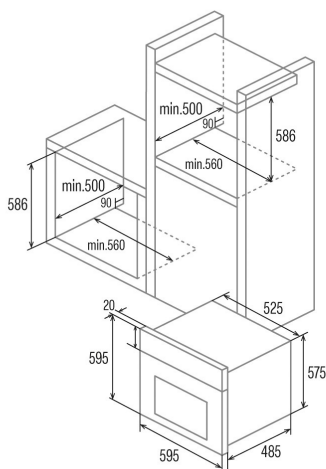

CDP 780 AS BK

Cod. 07001401

EAN 8422248059503

GENERAL INFORMATION

EAN/UPC	8422248059503
Subfamily	Multifunction

Product sheet

Energy Efficiency Index (EEI)	117,1
Energy efficiency class	A
Energy consumption in conventional mode (kWh/cycle)	0,89
Energy consumption in fan mode (kWh/cycle)	0,81
Heat source	Electricity
Appliance mass [Kg]	36
Number of cavities	1
Cavity volume (L)	50

Dimensions

Width (mm)	595
Height (mm)	595
Depth (mm)	480
Built-in width (mm)	560
Built-in height (mm)	586
Built-in depth (mm)	500

Controls

Control type	Touch control
Display	LCD
Number of functions	8
Functions	Bottom_heating_with_fan;Top and bottom heating;Turbo heating;Top and bottom heating with fan;Double grill with fan;Light;Top heating;Defrosting
Timer	Electronic
On/off indicator	√
Thermostat indicator	√
Minimum temperature [°C]	50
Maximum temperature [°C]	250
Thermal probe	-