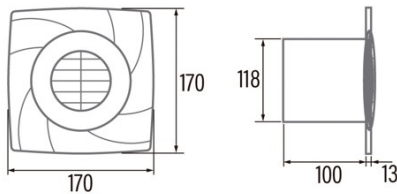

GENERAL INFORMATION

EAN/UPC	8422248113472
Subfamily	Axial

General features

Motor type	AC/SHADED POLE
Motor model	SP5820
Motor power (W)	20
Lighting technology	N/A
Light quantity	N/A
Filter type	N/A
Number of layers	N/A
Control description	N/A
Power levels	N/A
Timer	-
Hygro timer	-
Electronic filter saturation indicator	-
Dimmable lighting	-

Installation

Width (mm)	170
Height (mm)	170
Depth (mm)	100
Total minimum height (mm)	2300
Outlet diameter (mm)	118
Maximum pressure (Pa)	48
Anti-return flap included	-
Easy installation system	No

Power connection

Nominal voltage (V)	220-240
Nominal frequency (Hz)	50/60
Nominal input power (W)	20
Electric shock protection	Class II
Plug type	No plug

Accessories

Fixed grill	1920200
Overpressure relief valve	1920300
Window fixing ring	1920100
Anti-return flap	1920600

Power and water connection

Nominal voltage (V)	220-240
Nominal frequency (Hz)	50/60
Nominal input power (W)	20
Electric shock protection	Class II
Plug type	No plug