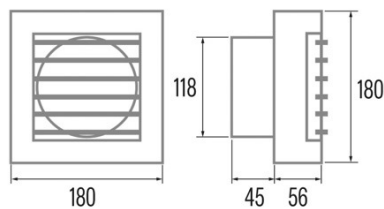

B-12 MATIC TIMER

Cod. **00926000**

EAN **8422248110808**

GENERAL INFORMATION

EAN/UPC	8422248110808
Subfamily	Axial

General features

Motor type	AC/SHADED POLE
Motor model	SP5820
Motor power (W)	20
Lighting technology	N/A
Light quantity	N/A
Filter type	N/A
Number of layers	N/A
Control description	N/A
Power levels	1
Timer	√
Hygro timer	-
Electronic filter saturation indicator	-
Dimmable lighting	-

Installation

Width (mm)	180
Height (mm)	180
Depth (mm)	101
Total minimum height (mm)	180
Outlet diameter (mm)	118
Anti-return flap included	√

Power connection

Nominal voltage (V)	230
Nominal frequency (Hz)	50/60
Nominal input power (W)	20
Electric shock protection	Class II
Plug type	No plug