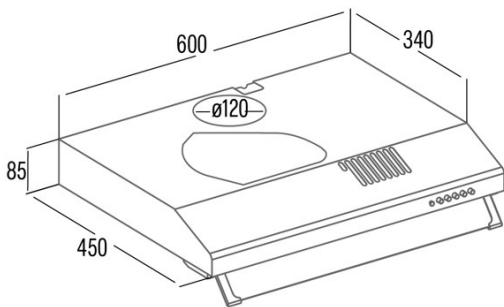

LFK 6001 X

Cod. 02011603

EAN 8422248371308

GENERAL INFORMATION

EAN/UPC	8422248371308
Subfamily	Conventional

Product sheet according to directives EU65/2014 - EN61591, EN60704-2-13, EN50564

AEC (Annual energy consumption) (kWh/year)	29,6
EI class (energy efficiency class)	B
FDE (fluid dynamic efficiency)	11,5
FDE class (fluid dynamic efficiency class)	E
LE (light efficiency) (lux/W)	15,5
LE class (light efficiency class)	D
GFE (grease filtering efficiency)	67,6
GFE class (grease filtering efficiency class)	D
Airflow in normal mode MIN (m3/h)	108
Airflow in normal mode MAX (m3/h)	162
Acoustic power in normal mode MIN (dB)	49
Acoustic power in normal mode MAX (dB)	58

Integration directive EU 66/2014

<i>f</i> (time increase factor)	1,6
EI (Energy Efficiency Index)	69,2
QBEP (maximum efficiency at air flow point) (m3/h)	91,5
PBEP (maximum efficiency at pressure point) (Pa)	211,9
WBEP (power consumption at maximum efficiency) (W)	47
WL (nominal power lighting system) (W)	3
EMIDDLE (Average illuminance on the cooking surface) (lux)	46,5

External Dimensions

Width (mm)	600
Depth (mm)	450
Maximum total height (mm)	85
Minimum total height (mm)	85
Diamètre de sortie (mm)	120

Characteristics

Motor quantity	1
Motor model	L1B
Maximum pressure (Pa)	211,9
Free out airflow (m3/h)	91,5
Filter technology	Aluminium mesh
Control technology	Mechanical push button
Booster	-
Power levels	3
Timer	-
Filter saturation indicator	-
Charcoal filter replacement indicator	-
Dimmer function	-
Connectivity	-
Remote control	-
Display	-

Lighting

Light model	LED E-14
Ray technology	LED

Installation

Minimum distance to electric plate (mm)	650
Minimum distance to gas plate (mm)	650
Recirculation option	√
Charcoal filter	-
Back draught shutter	No