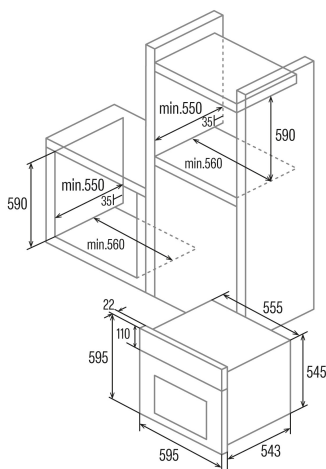

MDS 8008 WH

Cod. 07001010

EAN 8422248347679

GENERAL INFORMATION

EAN/UPC	8422248347679
Subfamily	Multifunction

Product sheet

Energy Efficiency Index (EEI)	117
Energy efficiency class	A
Energy consumption in conventional mode (kWh/cycle)	0,85
Energy consumption in fan mode (kWh/cycle)	0,84
Heat source	Electricity
Appliance mass [Kg]	30,8
Number of cavities	1
Cavity volume (L)	80

Dimensions

Width (mm)	556
Height (mm)	545
Depth (mm)	550

Controls

Control type	Mechanical
Display	WHITE
Number of functions	8
Functions	3D_cooking;Grill and fan;Top and bottom heating;Defrosting;Grill;Turbo heating;Bottom heating;Top and bottom heating with fan
Timer	Electronic
On/off indicator	√
Minimum temperature [°C]	40
Maximum temperature [°C]	240