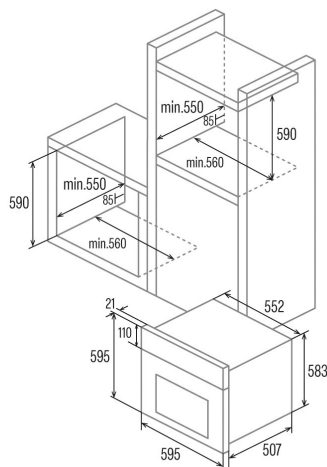

SES 7004 X

Cod. 07044351_

EAN 8422248347235

GENERAL INFORMATION

EAN/UPC	8422248347235
Subfamily	Static

Product sheet

Energy Efficiency Index (EEI)	95,2
Energy efficiency class	A
Energy consumption in conventional mode (kWh/cycle)	0,76
Heat source	Electricity
Appliance mass [Kg]	25
Number of cavities	1
Cavity volume (L)	65

Dimensions

Width (mm)	595
Height (mm)	595
Depth (mm)	519
Built-in width (mm)	560
Built-in height (mm)	590
Built-in depth (mm)	550

Controls

Control type	Mechanical
Display	No
Functions	Top_and_bottom_heating;Light;Bottom heating;Grill
Timer	No
On/off indicator	-
Thermostat indicator	√
Minimum temperature [°C]	50
Maximum temperature [°C]	250