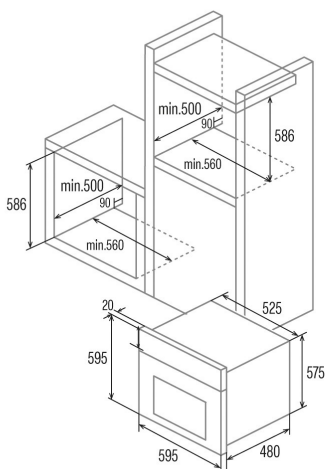

CM 760 AS BK

Cod. 07032307

EAN 8422248059497

GENERAL INFORMATION

EAN/UPC	8422248059497
Subfamily	Multifunction

Product sheet

Energy Efficiency Index (EEI)	117,1
Energy efficiency class	A
Energy consumption in conventional mode (kWh/cycle)	0,89
Energy consumption in fan mode (kWh/cycle)	0,81
Heat source	Electricity
Appliance mass [Kg]	35
Number of cavities	1
Cavity volume (L)	50

Dimensions

Width (mm)	595
Height (mm)	595
Depth (mm)	480
Built-in width (mm)	560
Built-in height (mm)	586
Built-in depth (mm)	500

Controls

Control type	Mechanical
Display	No
Number of functions	6
Functions	Defrosting;Bottom heating with fan;Light;Double grill with fan;Top and bottom heating with fan;Top and bottom heating
Timer	Mechanical
On/off indicator	√
Thermostat indicator	√
Minimum temperature [°C]	50
Maximum temperature [°C]	250
Thermal probe	-