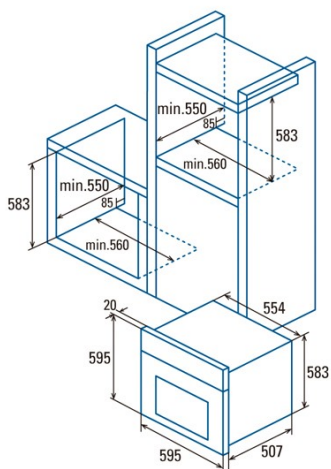

GENERAL INFORMATION

EAN/UPC	8422248075831
Subfamily	Static

Product sheet

Energy Efficiency Index (EEI)	117,1
Energy efficiency class	A
Energy consumption in conventional mode (kWh/cycle)	0,79
Heat source	Electricity
Appliance mass [Kg]	28
Number of cavities	1
Cavity volume (L)	65

Dimensions

Width (mm)	595
Height (mm)	595
Depth (mm)	528
Built-in width (mm)	560
Built-in height (mm)	583
Built-in depth (mm)	550

Controls

Control type	Mechanical
Display	No
Number of functions	4
Functions	Light;Top and bottom heating;Grill;Bottom heating
Timer	Mechanical
On/off indicator	-
Thermostat indicator	√
Minimum temperature [°C]	50
Maximum temperature [°C]	250
Thermal probe	-

Characteristics

Cleaning	Aquasmart Manual
Enamel	Black
Drop down grill	-
Removable inner glass	√
Number of light bulbs	15
Bulb power [W]	1
Number of door glasses	2
Manual door lock	-
Soft close	-
Cavity type	Embossed
Side racks	-
Levels	5
Telescopic guides	No
Convection fan	-

Safety

Cooling fan	-
Overheating protection	√
Automatic safety shutdown	√
Pyrolysis door lock	-
Pyrolysis lock indicator	-

Electrical connection

Power of the upper heating element [W]	900
Lower power of the heating element [W]	900
Nominal voltage (V)	220-240
Nominal frequency (Hz)	50/60