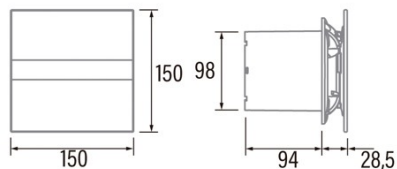

E-100 G BK

Cod. **00900402**

EAN **8422248071871**

GENERAL INFORMATION

EAN/UPC	8422248071871
Subfamily	Axial

General features

Motor type	AC/SHADED POLE LOW CONSUMPTION
Motor model	SP5812
Motor power (W)	8
Lighting technology	N/A
Light quantity	N/A
Filter type	N/A
Number of layers	N/A
Control description	N/A
Power levels	N/A
Timer	-
Hygro timer	-
Electronic filter saturation indicator	-
Dimmable lighting	-

Installation

Width (mm)	150
Height (mm)	150
Depth (mm)	94
Total minimum height (mm)	2300
Outlet diameter (mm)	98
Maximum pressure (Pa)	20
Anti-return flap included	-
Easy installation system	No

Power connection