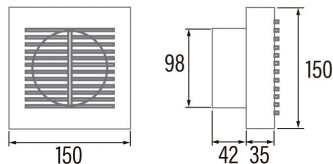

B-10 TIMER

Cod. **00911000**

EAN **8422248110105**

GENERAL INFORMATION

EAN/UPC	8422248110105
Subfamily	Axial

General features

Motor type	AC/SHADED POLE
Motor model	SP5812
Motor power (W)	15
Lighting technology	N/A
Light quantity	N/A
Filter type	N/A
Number of layers	N/A
Control description	Potentiometer
Power levels	N/A
Timer	-
Hygro timer	-
Electronic filter saturation indicator	-
Dimmable lighting	-

Installation

Width (mm)	150
Height (mm)	150
Depth (mm)	42
Total minimum height (mm)	2300
Outlet diameter (mm)	98
Maximum pressure (Pa)	25
Anti-return flap included	-
Easy installation system	No

Power connection