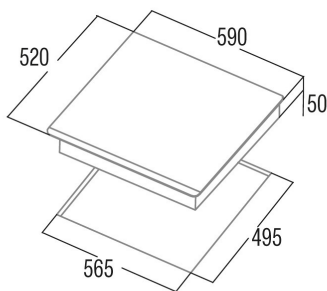

GIGA 600 BK

Cod. **08026002**

EAN **8422248059190**

GENERAL INFORMATION

EAN/UPC	8422248059190
Subfamily	Induction

Product sheet

Number of cooking zones	4
Zone 1: Technology	Induction
Zone 1: Type of zone	Rectangular Flexible
Zone 1: Position	Front Left
Zone 1: Zone diameter (mm)	23,5x19
Zone 1: Power (kW)	2,1
Zone 1: Booster (kW)	3,7
Zone 1: Consumption (Wh / kg)	182,7
Zone 1B: Zone diameter (mm)	N/A
Zone 1C: Zone diameter (mm)	N/A
Zone 2: Technology	Induction
Zone 2: Type of zone	Rectangular Flexible
Zone 2: Position	Rear Left
Zone 2: Zone diameter (mm)	23,5x19
Zone 2: Power (kW)	2,1
Zone 2: Booster (kW)	3,7
Zone 2: Consumption (Wh / kg)	182,7
Zone 2B: Zone diameter (mm)	N/A
Zone 2C: Zone diameter (mm)	N/A
Zone 3: Technology	Induction
Zone 3: Type of zone	Rectangular Flexible
Zone 3: Position	Rear Right
Zone 3: Zone diameter (mm)	23,5x19
Zone 3: Power (kW)	2,1
Zone 3: Booster (kW)	3,7
Zone 3: Consumption (Wh / kg)	182,7
Zone 3B: Zone diameter (mm)	N/A
Zone 3C: Zone diameter (mm)	N/A
Zone 4: Technology	Induction
Zone 4: Type of zone	Rectangular Flexible
Zone 4: Position	Front Right
Zone 4: Zone diameter (mm)	23,5x19
Zone 4: Power (kW)	2,1
Zone 4: Booster (kW)	3,7
Zone 4: Consumption (Wh / kg)	182,7
Zone 4B: Zone diameter (mm)	N/A
Zone 4C: Zone diameter (mm)	N/A
Zone 5: Technology	N/A
Zone 5: Type of zone	N/A
Zone 5: Position	N/A
Zone 5: Zone diameter (mm)	N/A
Zone 5B: Zone diameter (mm)	N/A
Zone 5C: Zone diameter (mm)	N/A
Zone 6: Technology	N/A
Zone 6: Type of zone	N/A
Zone 6: Position	N/A
Zone 6: Zone diameter (mm)	N/A
Zone 6B: Zone diameter (mm)	N/A
Zone 6C: Zone diameter (mm)	N/A

Dimensions

Width (mm)	590
Height (mm)	50
Depth (mm)	520
Built-in width (mm)	565
Built-in depth (mm)	495
Easy installation system	Quick Fix

Finishing

Material	Glass
Bevel	Front
Frame	No
Cooking supports	N/A