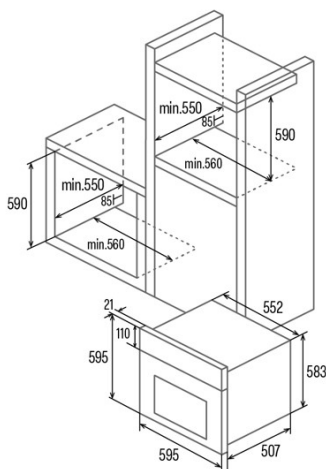

SES 7004 X

Cod. **07044351**

EAN **8422248347235**

GENERAL INFORMATION

EAN/UPC	8422248347235
Subfamily	Static

Product sheet

Energy Efficiency Index (EEI)	95,2
Energy efficiency class	A
Energy consumption in conventional mode (kWh/cycle)	0,76
Heat source	Electricity
Appliance mass [Kg]	25
Number of cavities	1
Cavity volume (L)	65

Dimensions

Width (mm)	450
Height (mm)	330
Depth (mm)	440
Built-in width (mm)	595
Built-in height (mm)	595
Built-in depth (mm)	507

Controls

Control type	Mechanical
Display	No
Number of functions	4
Functions	Grill;Top and bottom heating;Light;Bottom heating
Thermostat indicator	√
Minimum temperature [°C]	50
Maximum temperature [°C]	250

Characteristics

Enamel	Easy cleaning Nclean enamel
Removable inner glass	√
Number of door glasses	2
Cavity type	Embossed
Levels	5

Safety

Cooling fan	√
Automatic safety shutdown	-

Electrical connection

Lower power of the heating element [W]	1200
Nominal voltage (V)	220-240
Nominal frequency (Hz)	50/60
Nominal input power (W)	2300
Power cord length (m)	0,9
Plug type	No plug