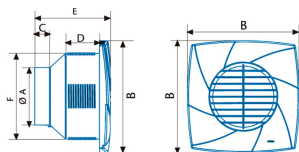

Ø A	B	C	D	E	F
CB-100 PLUS	976	190	26	574	129,4	1478

GENERAL INFORMATION

EAN/UPC	8422248114387
Subfamily	Centrifugal

General features

Motor type	AC/SHADED POLE
Motor model	SP5812
Motor power (W)	28
Lighting technology	N/A
Light quantity	N/A
Control description	N/A
Power levels	1
Timer	-
Hygro timer	-
Electronic filter saturation indicator	-
Dimmable lighting	-

Installation

Width (mm)	190
Height (mm)	190
Depth (mm)	1294
Total minimum height (mm)	190
Outlet diameter (mm)	976
Easy installation system	Si

Power connection

Nominal voltage (V)	220-240
Nominal frequency (Hz)	50/60
Nominal input power (W)	28
Plug type	No plug

Accessories

Backdraught seal	Backdraught shutters included

Power and water connection

Nominal voltage (V)	220-240
Nominal frequency (Hz)	50/60
Nominal input power (W)	28
Plug type	No plug